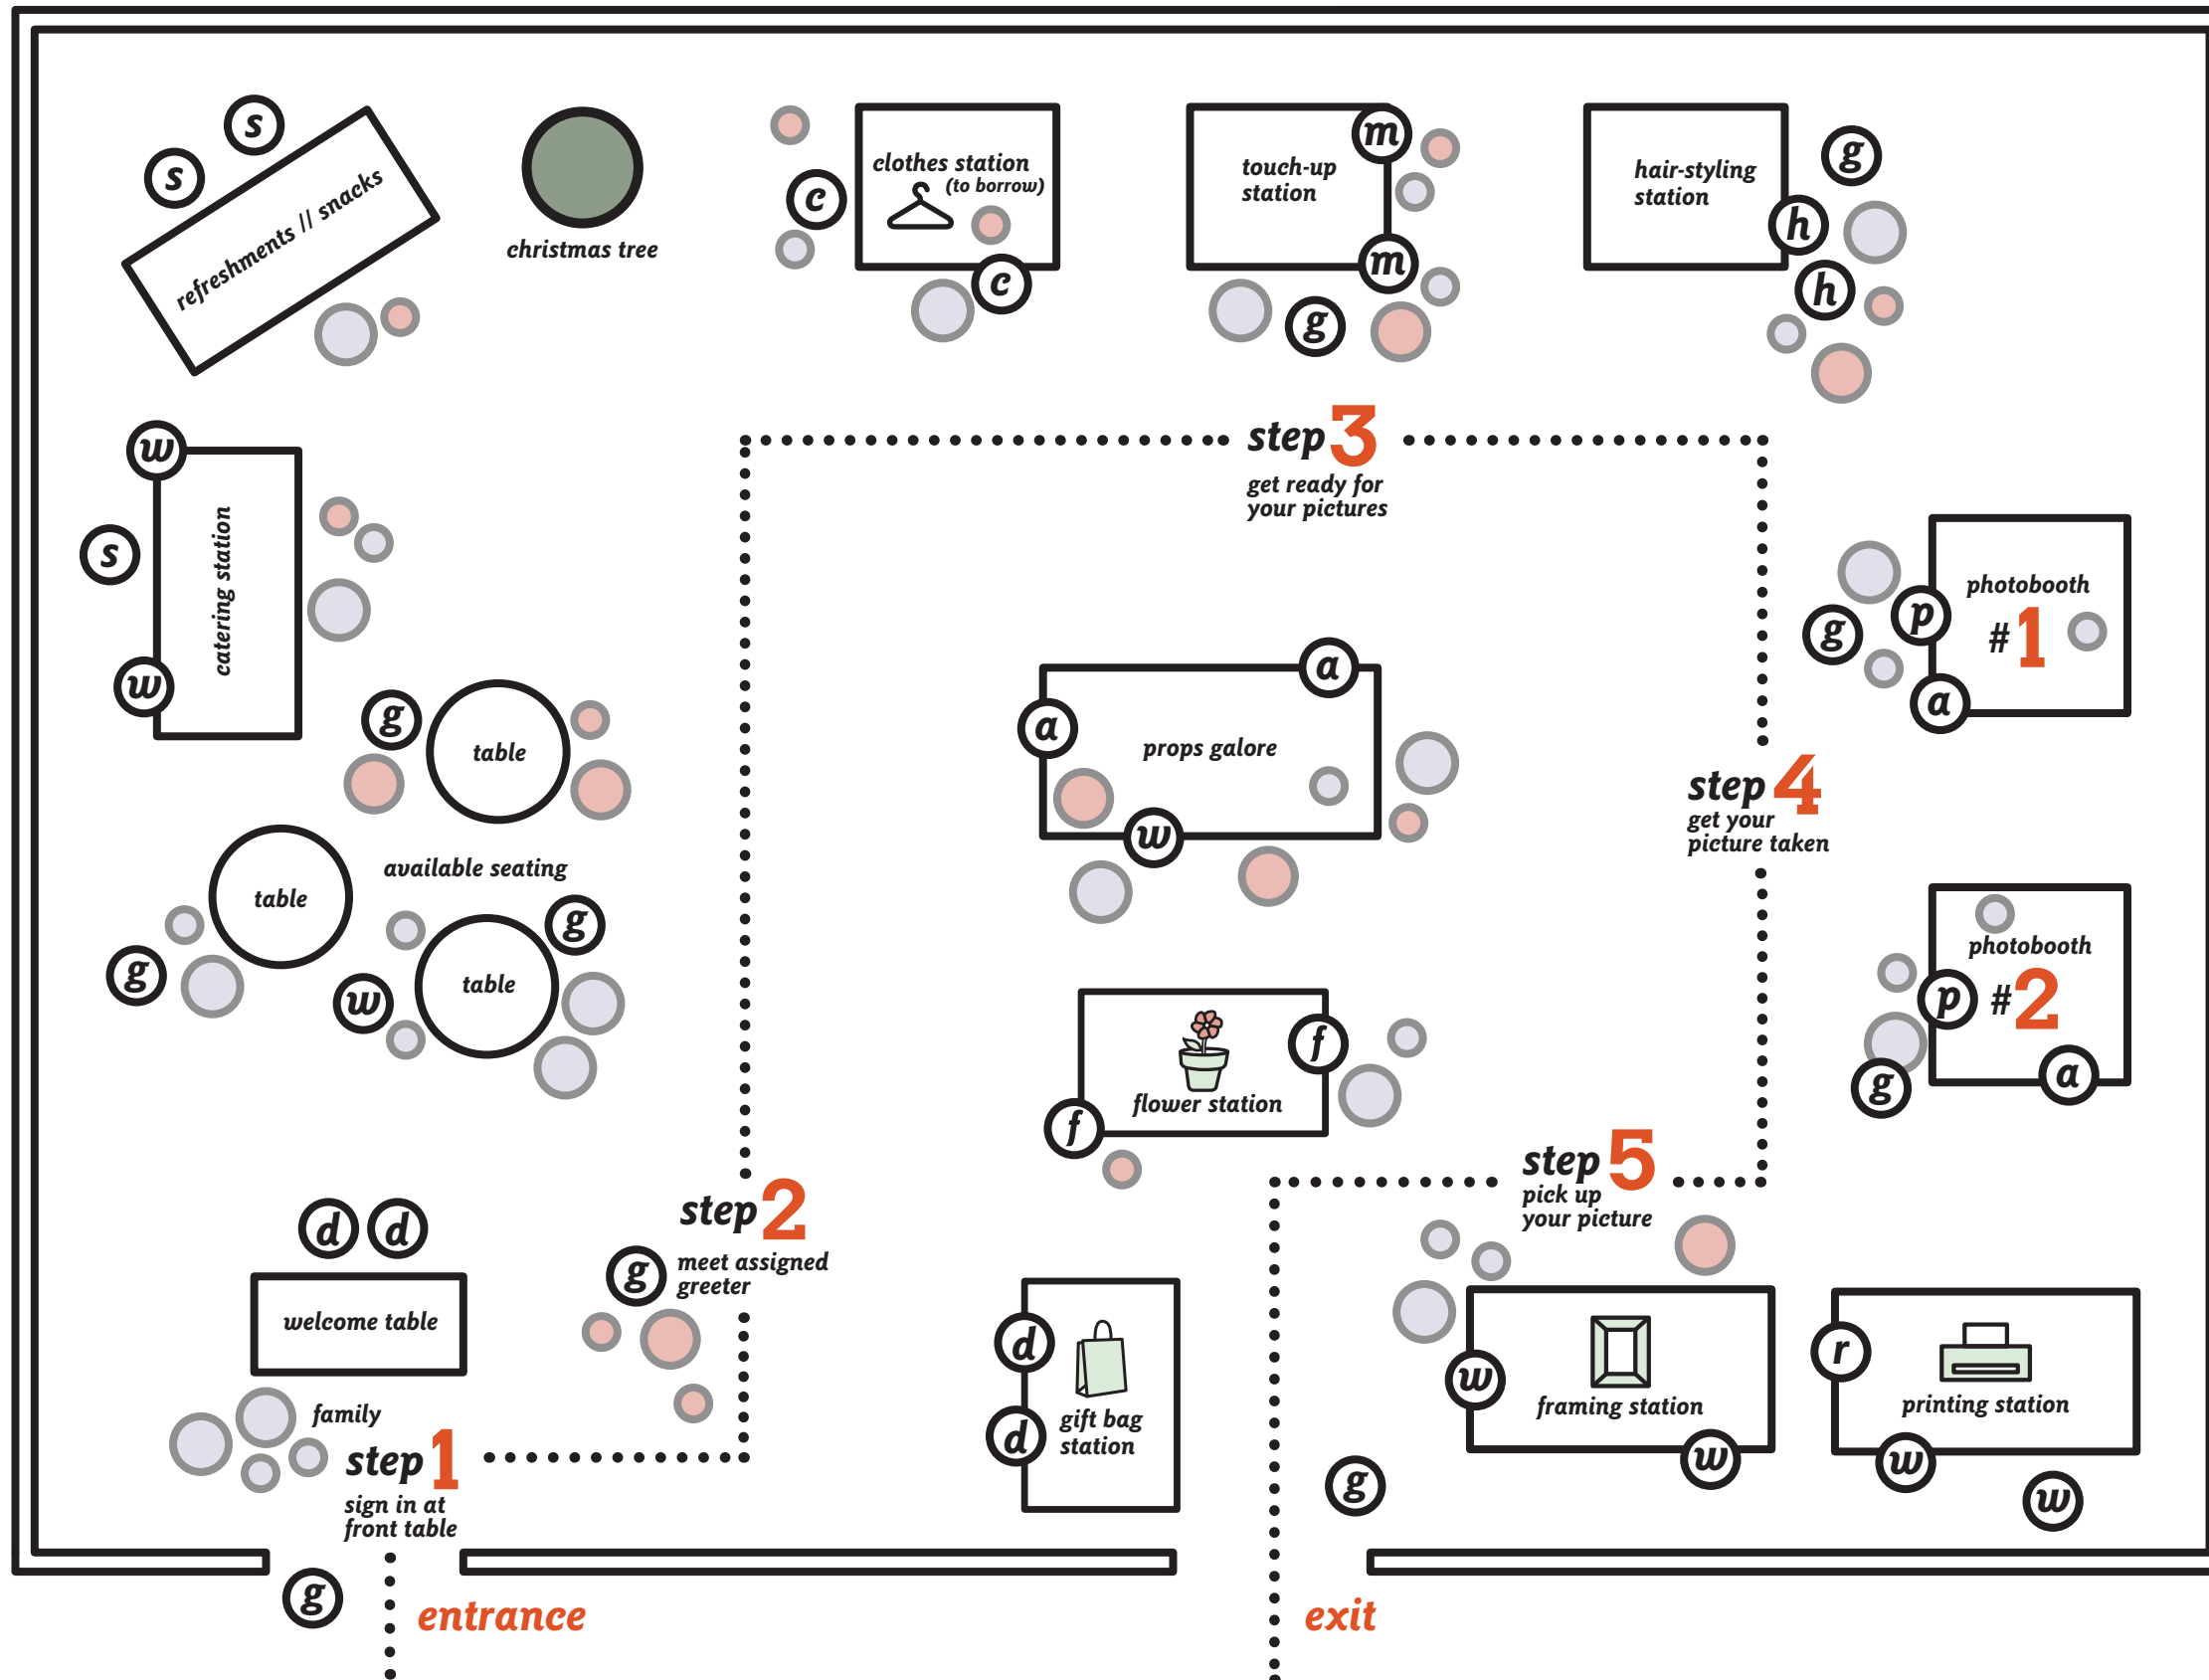

HELP-PORTRAIT

Small Map

30-75 families // participants

Visual Key

- desk attendee
- greeter
- make-up artist
- hair dresser
- clothes station
- photographers
- photographer assistant
- runner
- snack runner
- worker
- florist
- registered family // participant
- walk-in participant

HELP-PORTRAIT

Medium Map

100-200 families // participants

Visual Key

- desk attendee
- greeter
- make-up artist
- hair dresser
- clothes station
- photographers
- photographer assistant
- runner
- snack runner
- worker
- florist
- registered family // participant
- walk-in participant
- santa

HELP-PORTRAIT

Large Map

250-500+ families // participants

Visual Key

- desk attendee
- greeter
- make-up artist
- hair dresser
- clothes station
- photographers
- photographer assistant
- runner
- snack runner
- worker
- florist
- registered family // participant
- walk-in participant
- santa