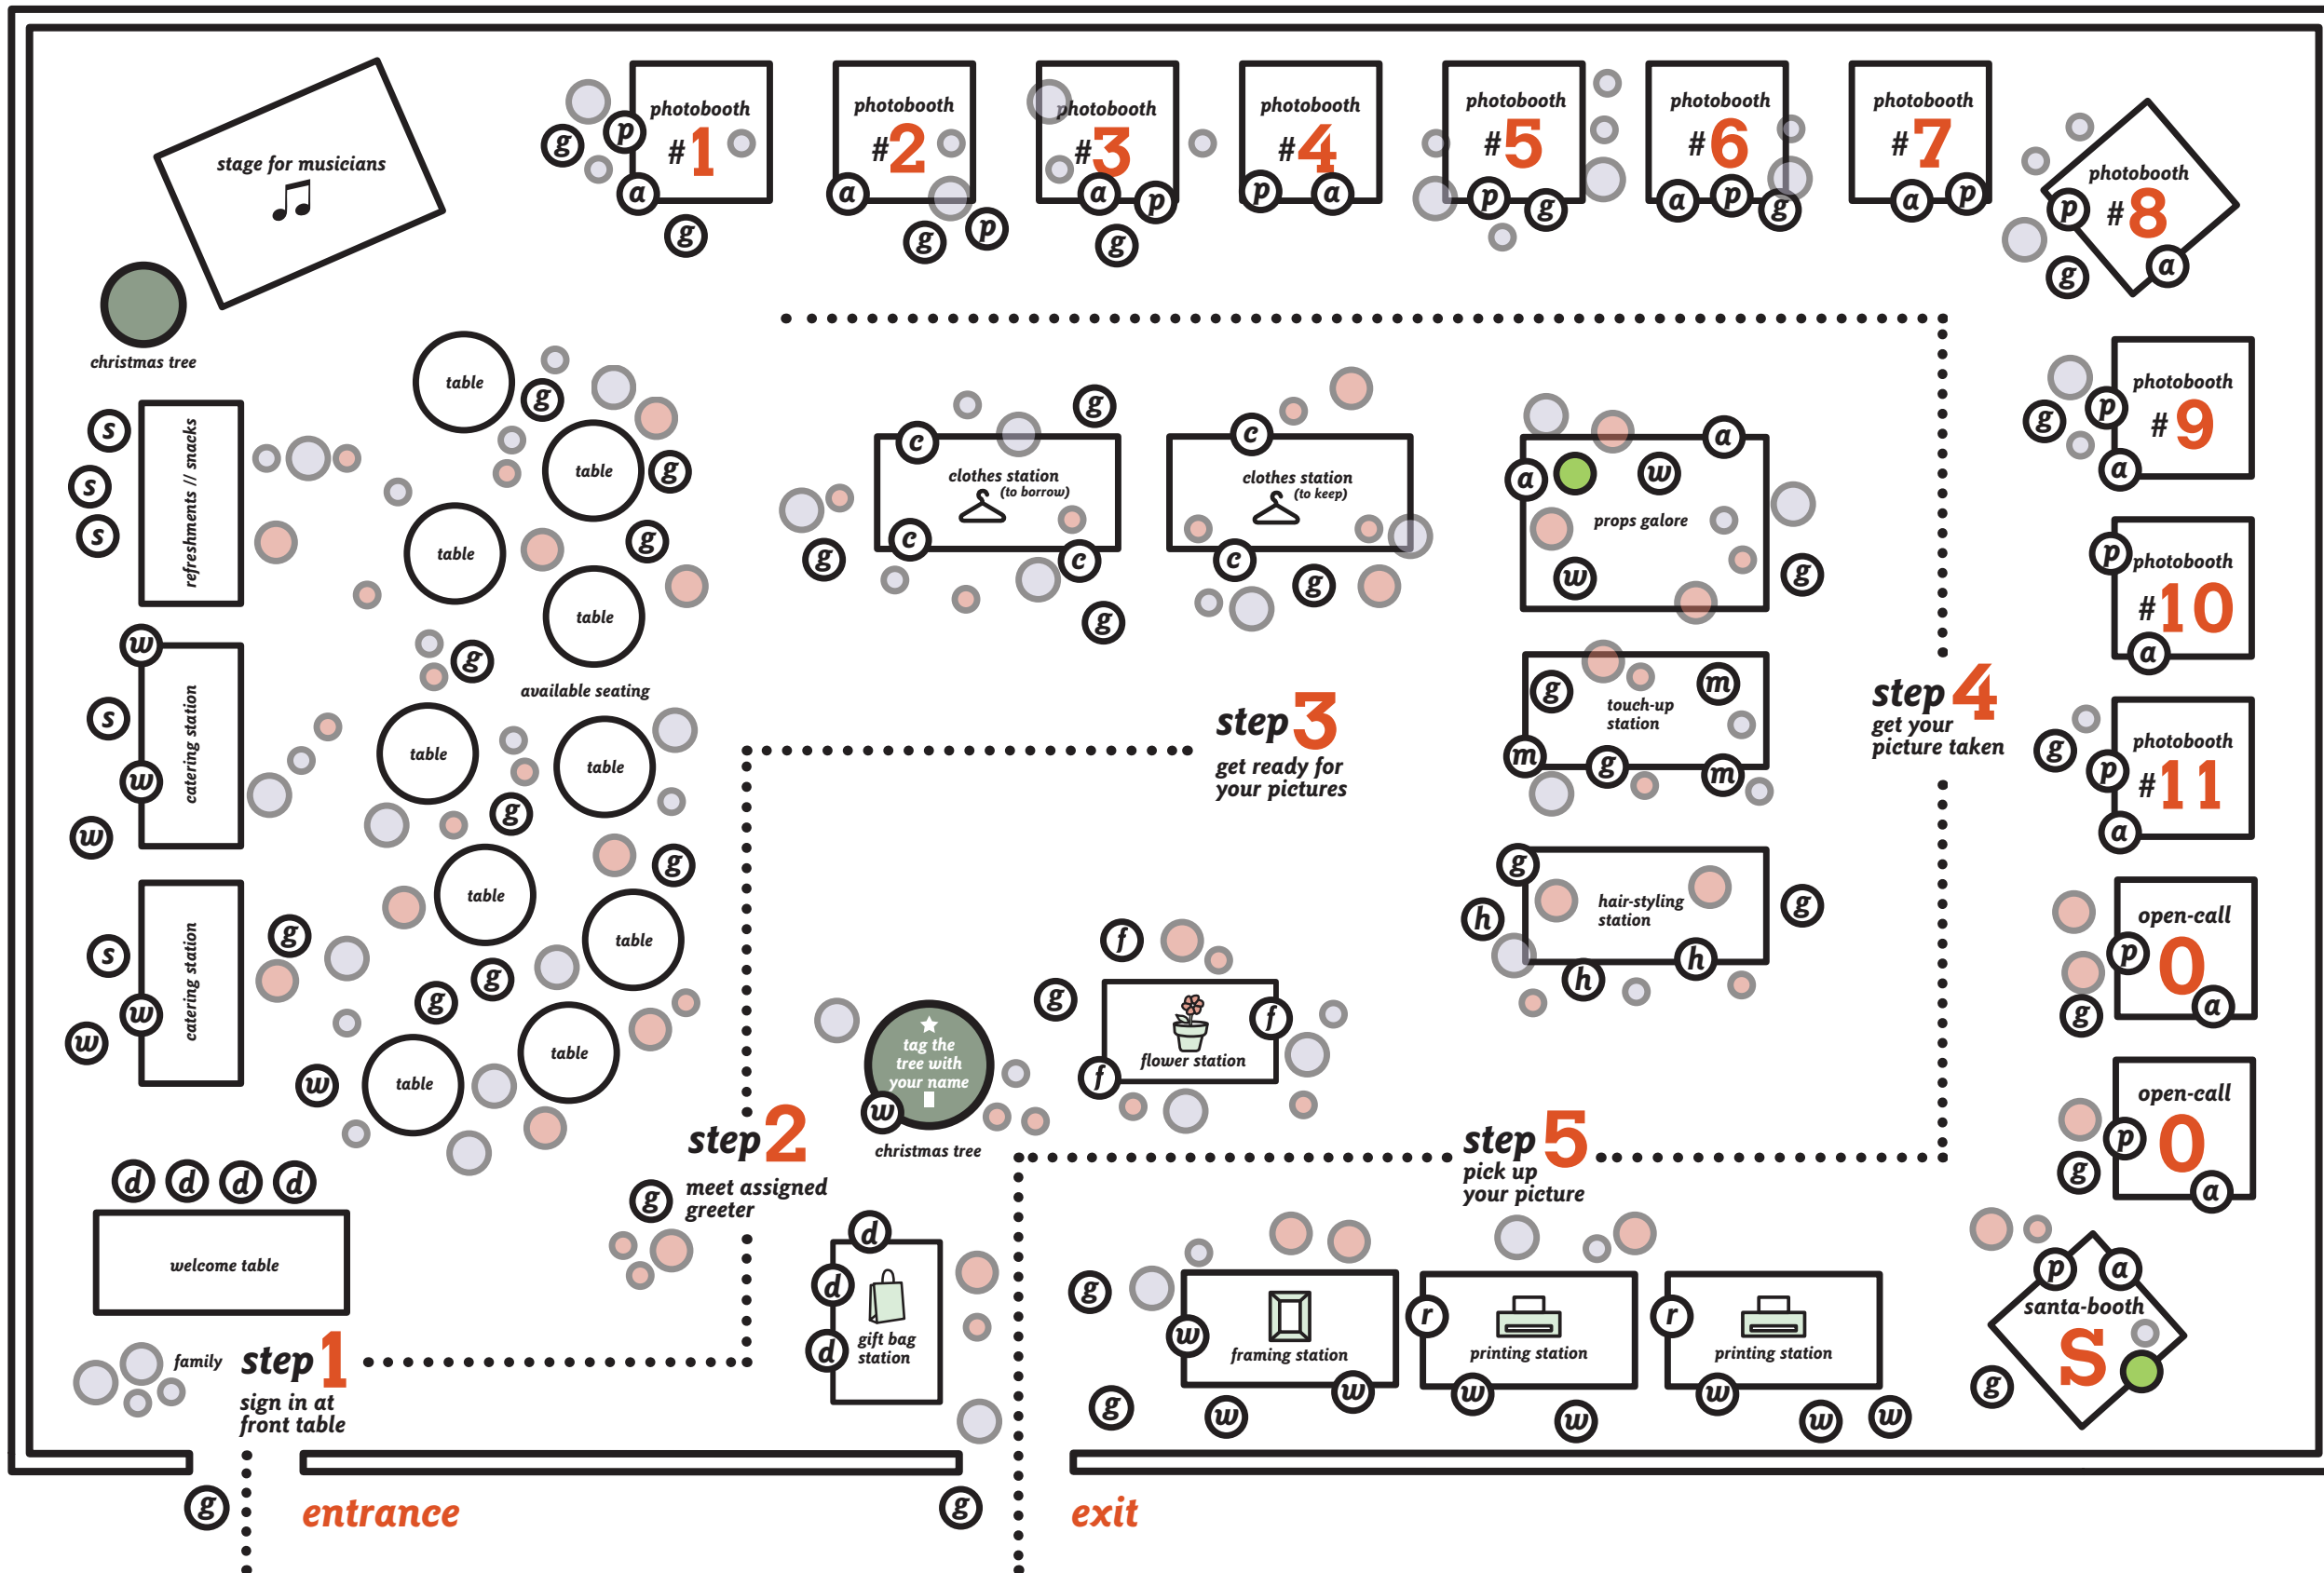

HELP-PORTRAIT

Small Map

30-75 families // participants

Visual Key

- desk attendee
- greeter
- make-up artist
- hair dresser
- clothes station
- photographers
- photographer assistant
- runner
- snack runner
- worker
- florist
- registered family // participant
- walk-in participant

HELP-PORTRAIT

Medium Map

100-200 families // participants

Visual Key

- desk attendee
- greeter
- make-up artist
- hair dresser
- clothes station
- photographers
- photographer assistant
- runner
- snack runner
- worker
- florist
- registered family // participant
- walk-in participant
- santa

HELP-PORTRAIT

Large Map

250-500+ families // participants

Visual Key

- desk attendee
- greeter
- make-up artist
- hair dresser
- clothes station
- photographers
- photographer assistant
- runner
- snack runner
- worker
- florist
- registered family // participant
- walk-in participant
- santa