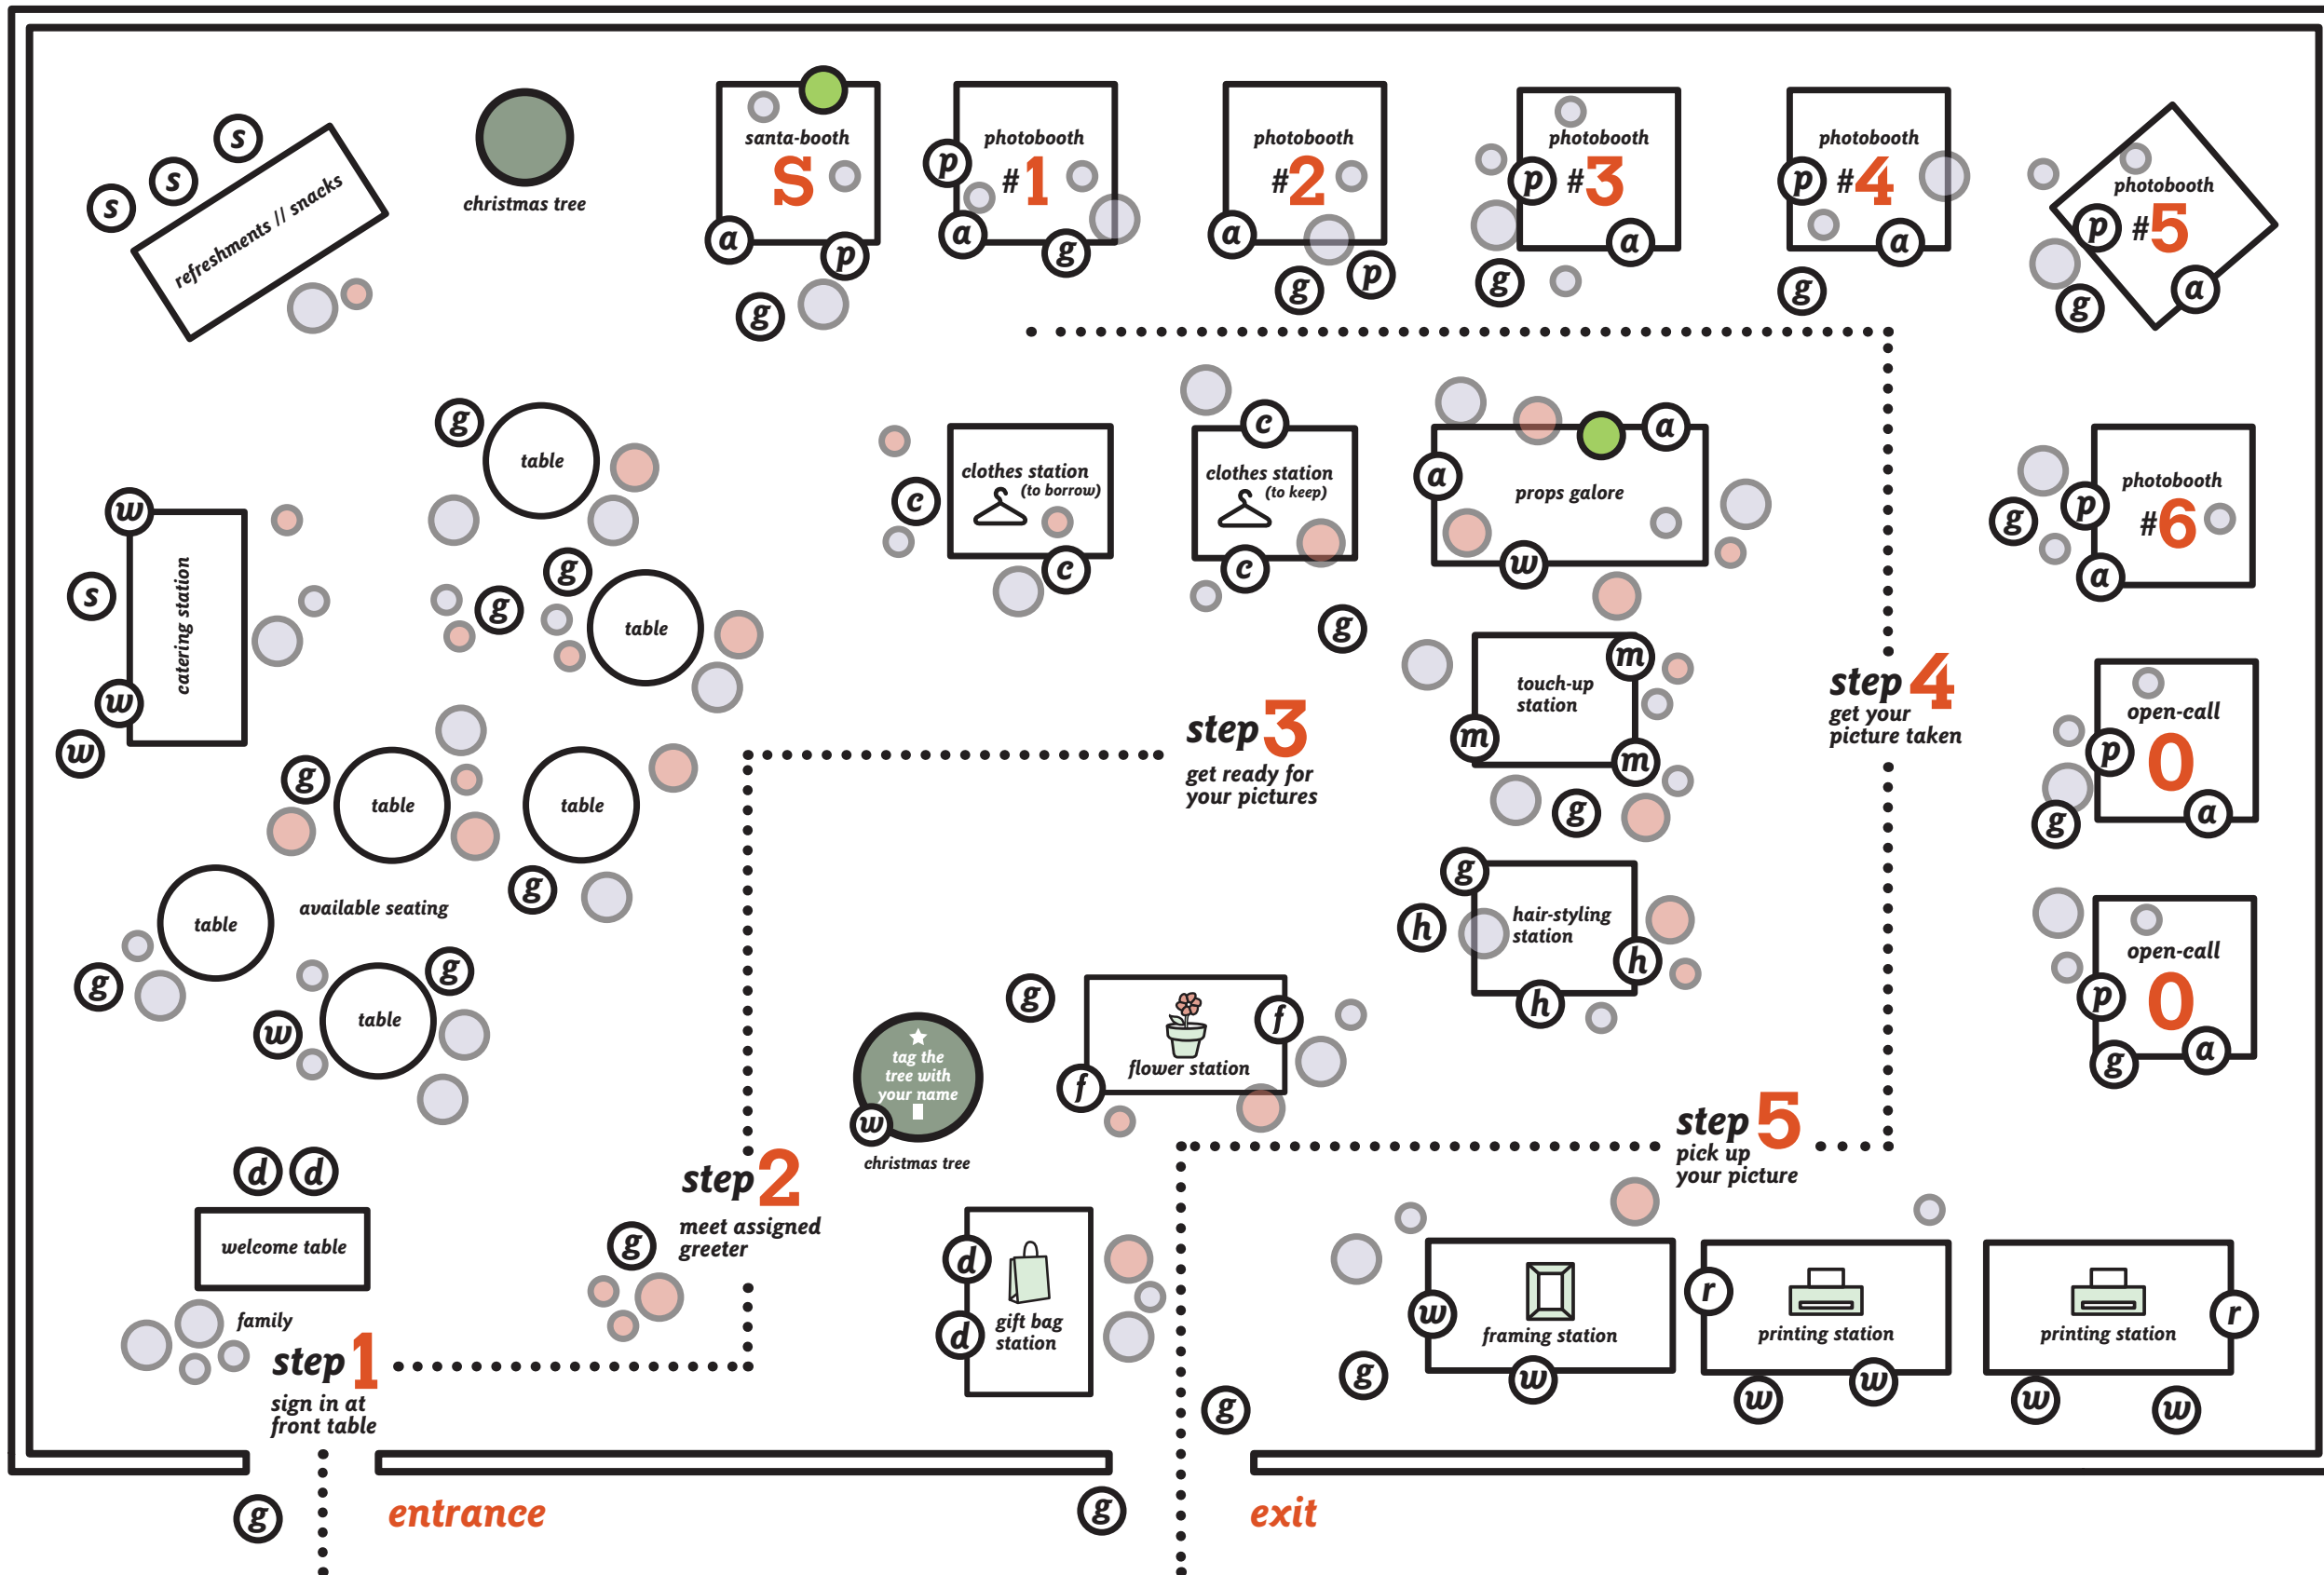

HELP-PORTRAIT

Small Map

30-75 families // participants

Visual Key

- desk attendee
- greeter
- make-up artist
- hair dresser
- clothes station
- photographers
- photographer assistant
- runner
- snack runner
- worker
- florist
- registered family // participant
- walk-in participant

HELP-PORTRAIT

Medium Map

100-200 families // participants

Visual Key

- desk attendee
- greeter
- make-up artist
- hair dresser
- clothes station
- photographers
- photographer assistant
- runner
- snack runner
- worker
- florist
- registered family // participant
- walk-in participant
- santa

HELP-PORTRAIT

Large Map

250-500+ families // participants

Visual Key

- desk attendee
- greeter
- make-up artist
- hair dresser
- clothes station
- photographers
- photographer assistant
- runner
- snack runner
- worker
- florist
- registered family // participant
- walk-in participant
- santa